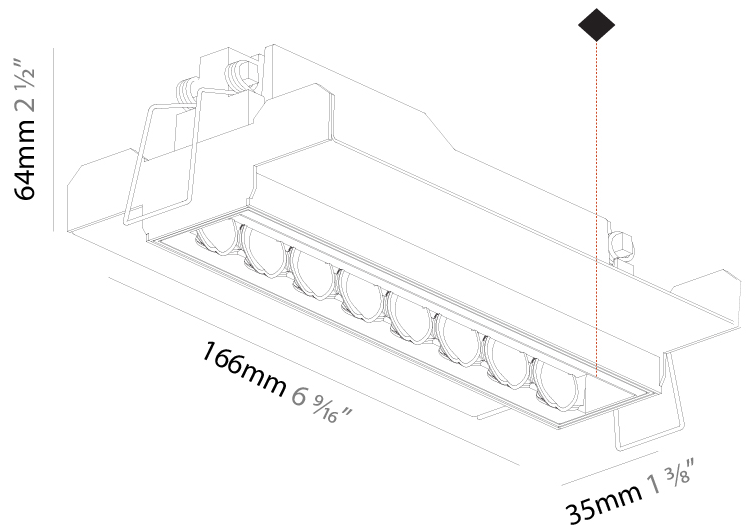

PHYSICAL

Shape: Rectangle
Length (mm): 166
Length (in): 6 ⁹/₁₆
Width (mm): 35
Width (in): 1 ³/₈
Height (mm): 64
Height (in): 2 ¹/₂
Ceiling Thickness (mm): 12.5
Ceiling Thickness (in): 1/2
Min. Recessing Depth (mm): 100
Min. Recessing Depth (in): 3 ¹⁵/₁₆
Weight (kg): 0.535
Weight (lbs): 1.18
Fixture Finish: SSR / BKV / CWI / CRY / HAB / UFT / ITA / RUA / FTG / MYG / LOD / PUS / FRO / FUP / KIA / POP / BLS / SPG / MEY / GOH / CHC / COM / ABZ / JAG / OBR / MOS / ROR
Holder Finish: WHI / BLK
Fixture Material: Aluminum Die Cast
Cut-out Measurements: 173mm / 6 13/16" x 42mm / 1 5/8"

ELECTRICAL

Lamp Type: LED (Zhaga Standard)
Input Wattage (W): 19
Total Output Wattage (W): 17.2
Dimming: Tri-Mode (Non-Dimming and Phase Dimming (120Vac only) and 0-10V Dimming)
Driver Included: No
Driver Location: Recessed Housing
Driver Type: Constant Current - Universal
Driver Class: Class 2
Housing: See components
Input Voltage (V): 120 - 277
Constant Current (MA): 700

LED

Number of LEDs: 8
Color Temperature (°K): 2700 / 3000 / 3500 / 4000
Max. Delivered Lumen (lm): 1270 / 1270 / 1513 / 1544
Nominal Lumen (lm): 1492 / 1492 / 1778 / 1814
CRI: >90 CRI
Lamp Life (hrs): 50000
Upon Request: Special Color Temperature

OPTICAL

Upon Request: Special Beam Angles

RATINGS AND CERTIFICATIONS

Certified By: CSA Certified to UL and CSA Standards

IP rating: IP20
Zaneen Company Inc. © 2026, T 1800-388-3382, F 416-247-9319, www.zaneen.com

100mm
3 15/16"

12 1/2 mm
1/2"

173mm x 42mm
6 13/16" x 1 5/8"