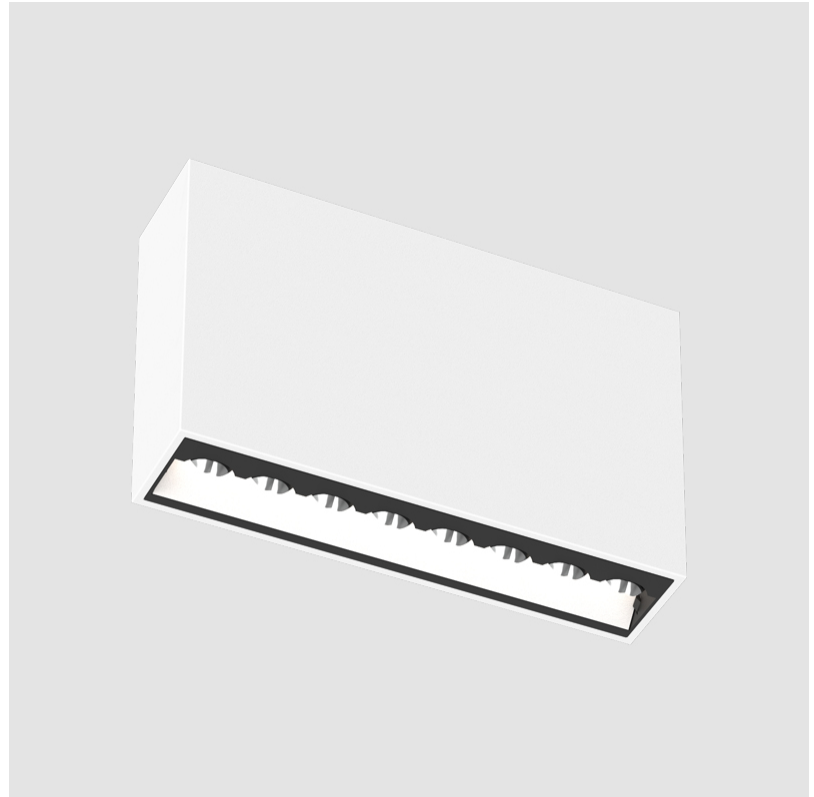

OPTICAL

Adjustability: Fixed

RATINGS AND CERTIFICATIONS

Certified By: Certified for North American Standards
 IP rating: IP20

MAGIQ HOLLOW WALLWASH SURFACE

A3D188-

PROJECT _____

TYPE _____