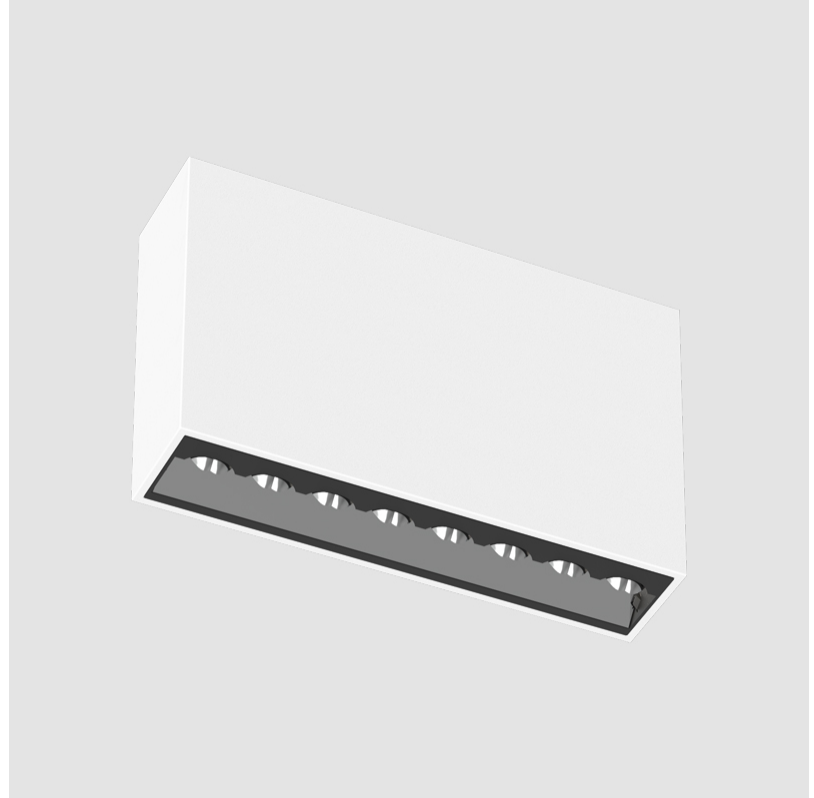

GENERAL

Series: Magiq Hollow Wallwash
Subseries: Magiq Hollow Wallwash
Partner: Prolicht
Division: Architectural
Installation: Surface
Product Type: Wallwash
Mounting Location: Ceiling
Light Distribution: Direct

PHYSICAL

Shape: Rectangle
Length (mm): 174
Length (in): 6 ⁷/₈
Width (mm): 42
Width (in): 1 ⁵/₈
Height (mm): 109
Height (in): 4 ⁵/₁₆

Fixture Finish: SSR / BKV / CWI / CRY / HAB / UFT / ITA / RUA / FTG / MYG / LOD / PUS / FRO / FUP / KIA / POP / BLS / SPG / MEY / GOH / CHC / COM / ABZ / JAG / OBR / MOS / ROR

Holder Finish: WHI / BLK
Fixture Material: Aluminum Die Cast

ELECTRICAL

Lamp Type: LED (Zhaga Standard)
Input Wattage (W): 19
Total Output Wattage (W): 17.3
Dimming: Tri-Mode (Non-Dimming and Phase Dimming (120Vac only) and 0-10V Dimming)
Driver Included: Yes
Driver Location: Integrated
Driver Type: Constant Current - Universal
Driver Class: Class 1
Input Voltage (V): 120 - 277
Constant Current (MA): 700mA

LED

Number of LEDs: 4
Color Temperature (°K): 2700 / 3000 / 3500 / 4000
Max. Delivered Lumen (lm): 1270 / 1270 / 1513 / 1544
Nominal Lumen (lm): 1492 / 1492 / 1778 / 1814
CRI: >90 CRI
Efficiency (%): 80
Lamp Life (hrs): 50000

OPTICAL

Adjustability: Fixed

RATINGS AND CERTIFICATIONS

Certified By: Certified for North American Standards
IP rating: IP20