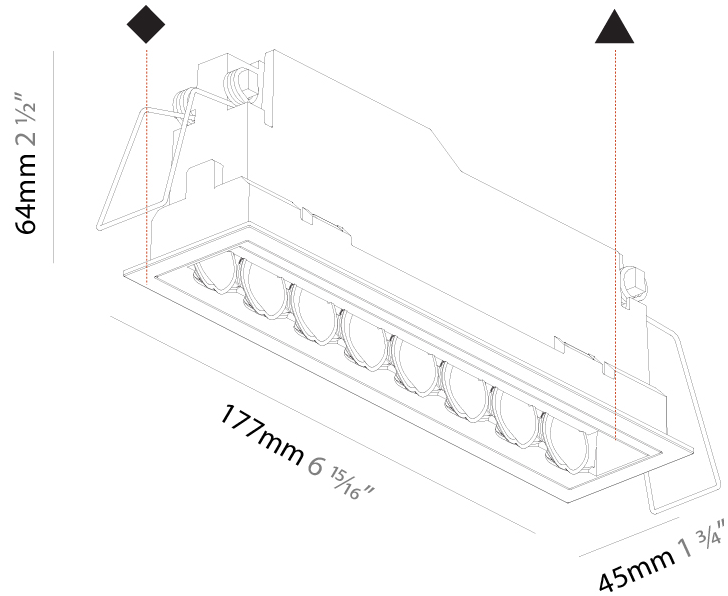

GENERAL

Series: Magiq Hollow Wallwash
Subseries: Magiq Hollow Wallwash Korona
Partner: Prolicht
Division: Architectural
Installation: Recessed
Product Type: Wallwash
Mounting Location: Ceiling
Light Distribution: Downlight

PHYSICAL

Shape: Rectangle
Length (mm): 177
Length (in): 6 ¹⁵/₁₆
Width (mm): 45
Width (in): 1 ³/₄
Height (mm): 64
Height (in): 2 ¹/₂
Ceiling Thickness (mm): 5 - 30
Min. Recessing Depth (mm): 100
Min. Recessing Depth (in): 3 ¹⁵/₁₆
Weight (kg): 0.395
Weight (lbs): 0.87

Fixture Finish: SSR / BKV / CWI / CRY / HAB / UFT / ITA / RUA / FTG / MYG / LOD / PUS / FRO / FUP / KIA / POP / BLS / SPG / MEY / GOH / CHC / COM / ABZ / JAG / OBR / MOS / ROR

Holder Finish: WHI / BLK
Fixture Material: Aluminum Die Cast

ELECTRICAL

Lamp Type: LED (Zhaga Standard)
Input Wattage (W): 19
Total Output Wattage (W): 17.2
Dimming: Tri-Mode (Non-Dimming and Phase Dimming (120Vac only) and 0-10V Dimming)
Driver Included: No
Driver Location: Remote
Driver Type: Constant Current - Universal
Driver Class: Class 2
Input Voltage (V): 120 - 277
Constant Current (MA): 700

LED

Number of LEDs: 8
Color Temperature (°K): 2700 / 3000 / 3500 / 4000
Max. Delivered Lumen (lm): 1110 / 1180 / 1323 / 1350
CRI: >90 CRI
Efficiency (%): 82.3
Lamp Life (hrs): 50000

OPTICAL

RATINGS AND CERTIFICATIONS

Certified By: CSA Certified to UL and CSA Standards
IP rating: IP20