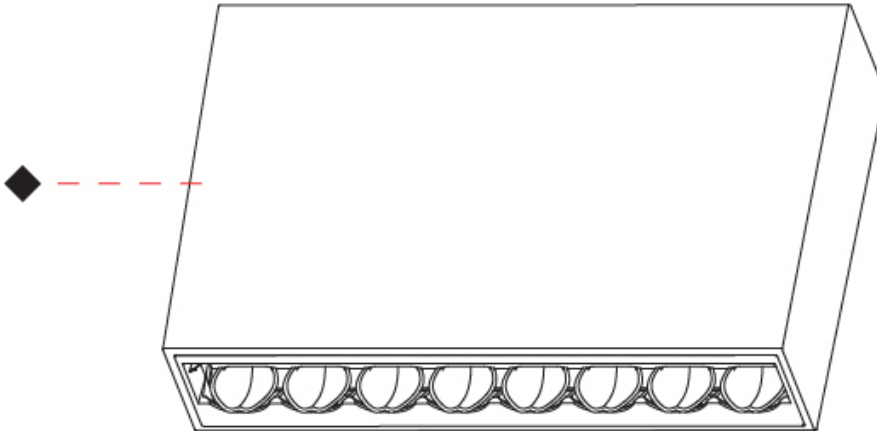

MAGIQ HOLLOW WALLWASH SURFACE

A3D187-

PROJECT

TYPE

SPECIFIER

QUANTITY

DATE

A