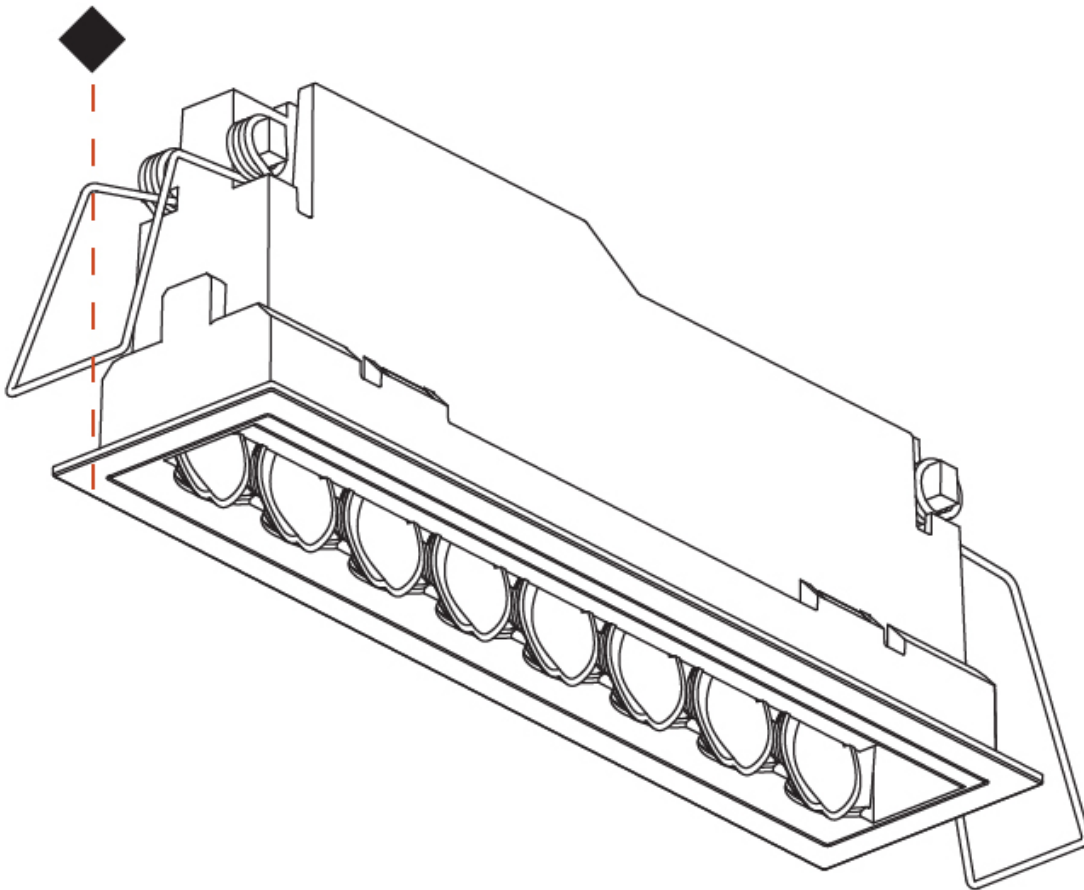

MAGIQ HOLLOW WALLWASH KORONA RECESSED

A35584-

PROJECT	_____
TYPE	_____
SPECIFIER	_____
QUANTITY	_____
DATE	_____