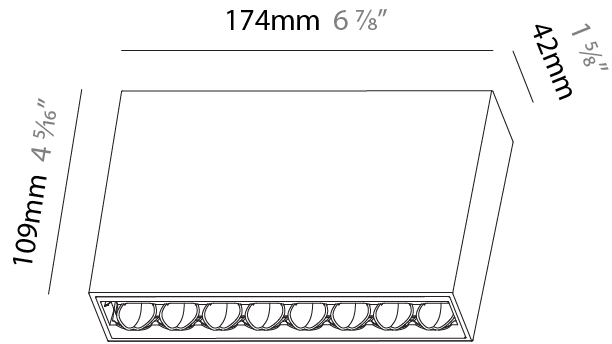

GENERAL

Series: Magiq Hollow Wallwash
Subseries: Magiq Hollow Wallwash
Partner: Prolicht
Division: Architectural
Installation: Surface
Product Type: Wallwash
Mounting Location: Ceiling
Light Distribution: Direct

PHYSICAL

Shape: Rectangle
Length (mm): 174
Length (in): 6 ⁷/₈
Width (mm): 42
Width (in): 1 ⁵/₈
Height (mm): 109
Height (in): 4 ⁵/₁₆

Fixture Finish: SSR / BKV / CWI / CRY / HAB / UFT / ITA / RUA / FTG / MYG / LOD / PUS / FRO / FUP / KIA / POP / BLS / SPG / MEY / GOH / CHC / COM / ABZ / JAG / OBR / MOS / ROR

Holder Finish: WHI / BLK
Fixture Material: Aluminum Die Cast

ELECTRICAL

Lamp Type: LED (Zhaga Standard)
Input Wattage (W): 19
Total Output Wattage (W): 17.3
Dimming: Tri-Mode (Non-Dimming and Phase Dimming (120Vac only) and 0-10V Dimming)
Driver Included: Yes
Driver Location: Integrated
Driver Type: Constant Current - Universal
Driver Class: Class 1
Input Voltage (V): 120 - 277
Constant Current (MA): 700mA

LED

Number of LEDs: 4
Color Temperature (°K): 2700 / 3000 / 3500 / 4000
Max. Delivered Lumen (lm): 1270 / 1270 / 1513 / 1544
Nominal Lumen (lm): 1492 / 1492 / 1778 / 1814
CRI: >90 CRI
Efficiency (%): 80
Lamp Life (hrs): 50000

OPTICAL

Adjustability: Fixed

RATINGS AND CERTIFICATIONS

Certified By: Certified for North American Standards
IP rating: IP20