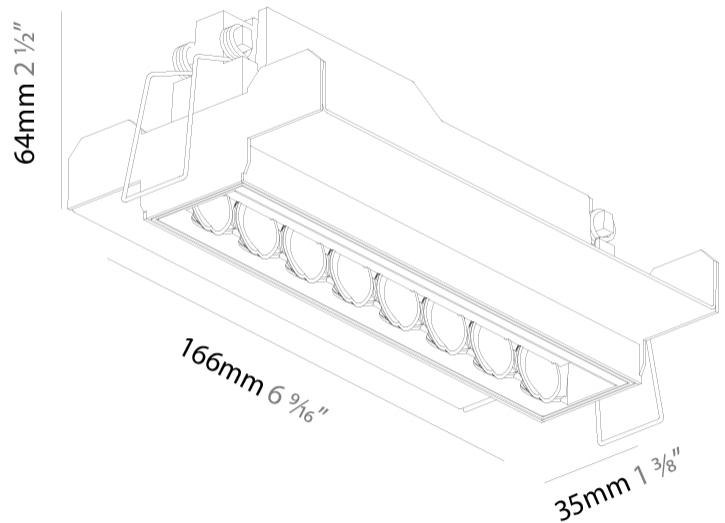

GENERAL

Series: Magiq Hollow Wallwash
 Partner: Prolicht
 Division: Architectural
 Installation: Trimless
 Product Type: Wallwash
 Mounting Location: Ceiling
 Light Distribution: Asymmetric

PHYSICAL

Shape: Rectangle
 Length (mm): 166
 Length (in): 6 ⁹/₁₆
 Width (mm): 35
 Width (in): 1 ³/₈
 Height (mm): 64
 Height (in): 2 ¹/₂
 Ceiling Thickness (mm): 12.5
 Ceiling Thickness (in): 1/2
 Min. Recessing Depth (mm): 100
 Min. Recessing Depth (in): 3 ¹⁵/₁₆
 Weight (kg): 0.525
 Weight (lbs): 1.16
 Holder Finish: WHI / BLK
 Fixture Material: Aluminum Die Cast
 Cut-out Measurements: 173mm / 6 13/16" x 42mm / 1 5/8"

OPTICAL

Upon Request: Special Beam Angles

RATINGS AND CERTIFICATIONS

Certified By: CSA Certified to UL and CSA Standards
 IP rating: IP20

100mm
3 15/16"

12 1/2 mm
1/2"

173mm x 42mm
6 13/16" x 1 5/8"

MAGIQ HOLLOW WALLWASH TRIMLESS

PHYSICAL

Shape: Rectangle
 Length (mm): 166
 Length (in): 6 ⁹/₁₆
 Width (mm): 35
 Width (in): 1 ³/₈
 Height (mm): 64
 Height (in): 2 ¹/₂
 Ceiling Thickness (mm): 12.5
 Ceiling Thickness (in): 1/2
 Min. Recessing Depth (mm): 100
 Min. Recessing Depth (in): 3 ¹⁵/₁₆
 Weight (kg): 0.535
 Weight (lbs): 1.18
 Fixture Finish: SSR / BKV / CWI / CRY / HAB / UFT / ITA / RUA / FTG / MYG / LOD / PUS / FRO / FUP / KIA / POP / BLS / SPG / MEY / GOH / CHC / COM / ABZ / JAG / OBR / MOS / ROR
 Holder Finish: WHI / BLK
 Fixture Material: Aluminum Die Cast
 Cut-out Measurements: 173mm / 6 13/16" x 42mm / 1 5/8"