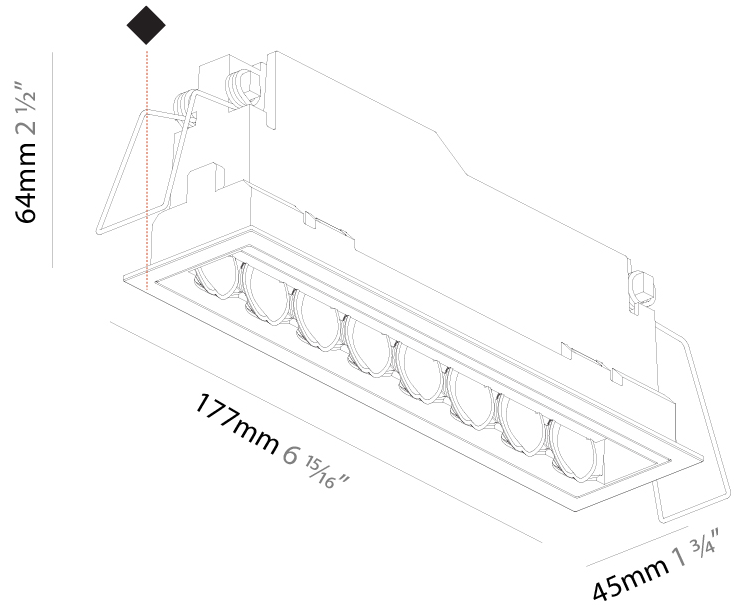

GENERAL

Series: Magiq Hollow Wallwash
Subseries: Magiq Hollow Wallwash
Partner: Prolicht
Division: Architectural
Installation: Recessed
Product Type: Wallwash
Mounting Location: Ceiling
Light Distribution: Downlight

PHYSICAL

Shape: Rectangle
Length (mm): 177
Length (in): 6 ¹⁵/₁₆
Width (mm): 45
Width (in): 1 ³/₄
Height (mm): 64
Height (in): 2 ¹/₂
Ceiling Thickness (mm): 5 - 30
Ceiling Thickness (in): 1/16 - 1 3/16
Min. Recessing Depth (mm): 100
Min. Recessing Depth (in): 3 ¹⁵/₁₆
Fixture Finish: [SSR / BKV / CWI / CRY / HAB / UFT / ITA / RUA / FTG / MYG / LOD / PUS / FRO / FUP / KIA / POP / BLS / SPG / MEY / GOH / CHC / COM / ABZ / JAG / OBR / MOS / ROR](#)
Fixture Material: Aluminum Die Cast
Cut-out Measurements: 170mm / 6 11/16" x 38mm / 1 1/2"

ELECTRICAL

Lamp Type: LED (Zhaga Standard)
Input Wattage (W): 19
Total Output Wattage (W): 17.2
Dimming: Tri-Mode (Non-Dimming and Phase Dimming (120Vac only) and 0-10V Dimming)
Driver Included: No
Driver Location: Remote
Driver Type: Constant Current - Universal
Driver Class: Class 2
Input Voltage (V): 120 - 277
Constant Current (MA): 700

LED

Number of LEDs: 8
Color Temperature (°K): [2700 / 3000 / 3500 / 4000](#)
Max. Delivered Lumen (lm): 1270 / 1270 / 1513 / 1544
Nominal Lumen (lm): 1492 / 1492 / 1778 / 1814
CRI: >90 CRI
Lamp Life (hrs): 50000

OPTICAL

RATINGS AND CERTIFICATIONS

Certified By: CSA Certified to UL and CSA Standards
IP rating: IP20

100mm
3 15/16"

5 - 30 mm
3/16" - 1 3/16"

170mm x 38mm
6 11/16" x 1 1/2"